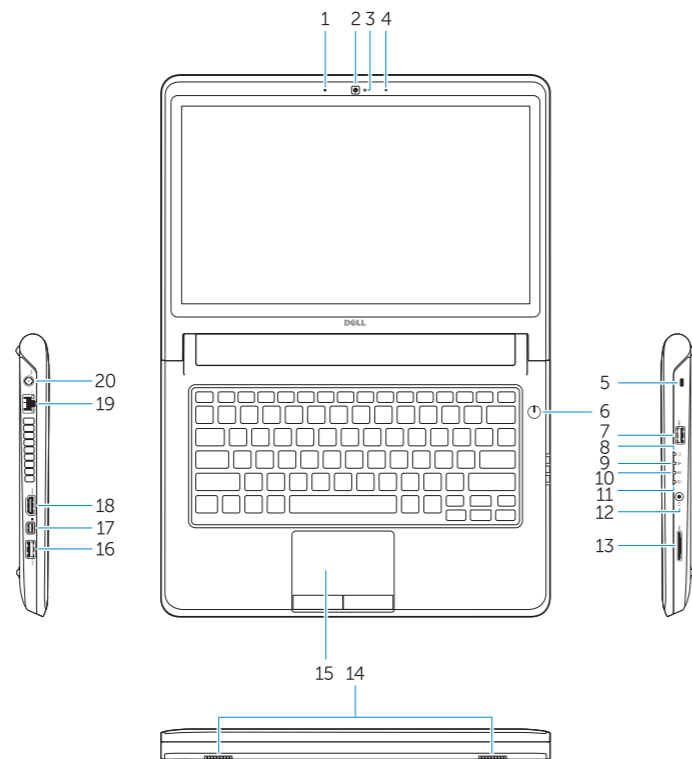

## Features

Caracteristici | Funkcije

1. Microphone
2. Camera
3. Camera-status light
4. Microphone
5. Security-cable slot
6. Power button
7. USB 3.0 connector
8. Power-status light
9. Wireless-status light
10. Battery-status light
11. Hard-drive activity light
12. Headset connector
13. SD-card reader
14. Speakers